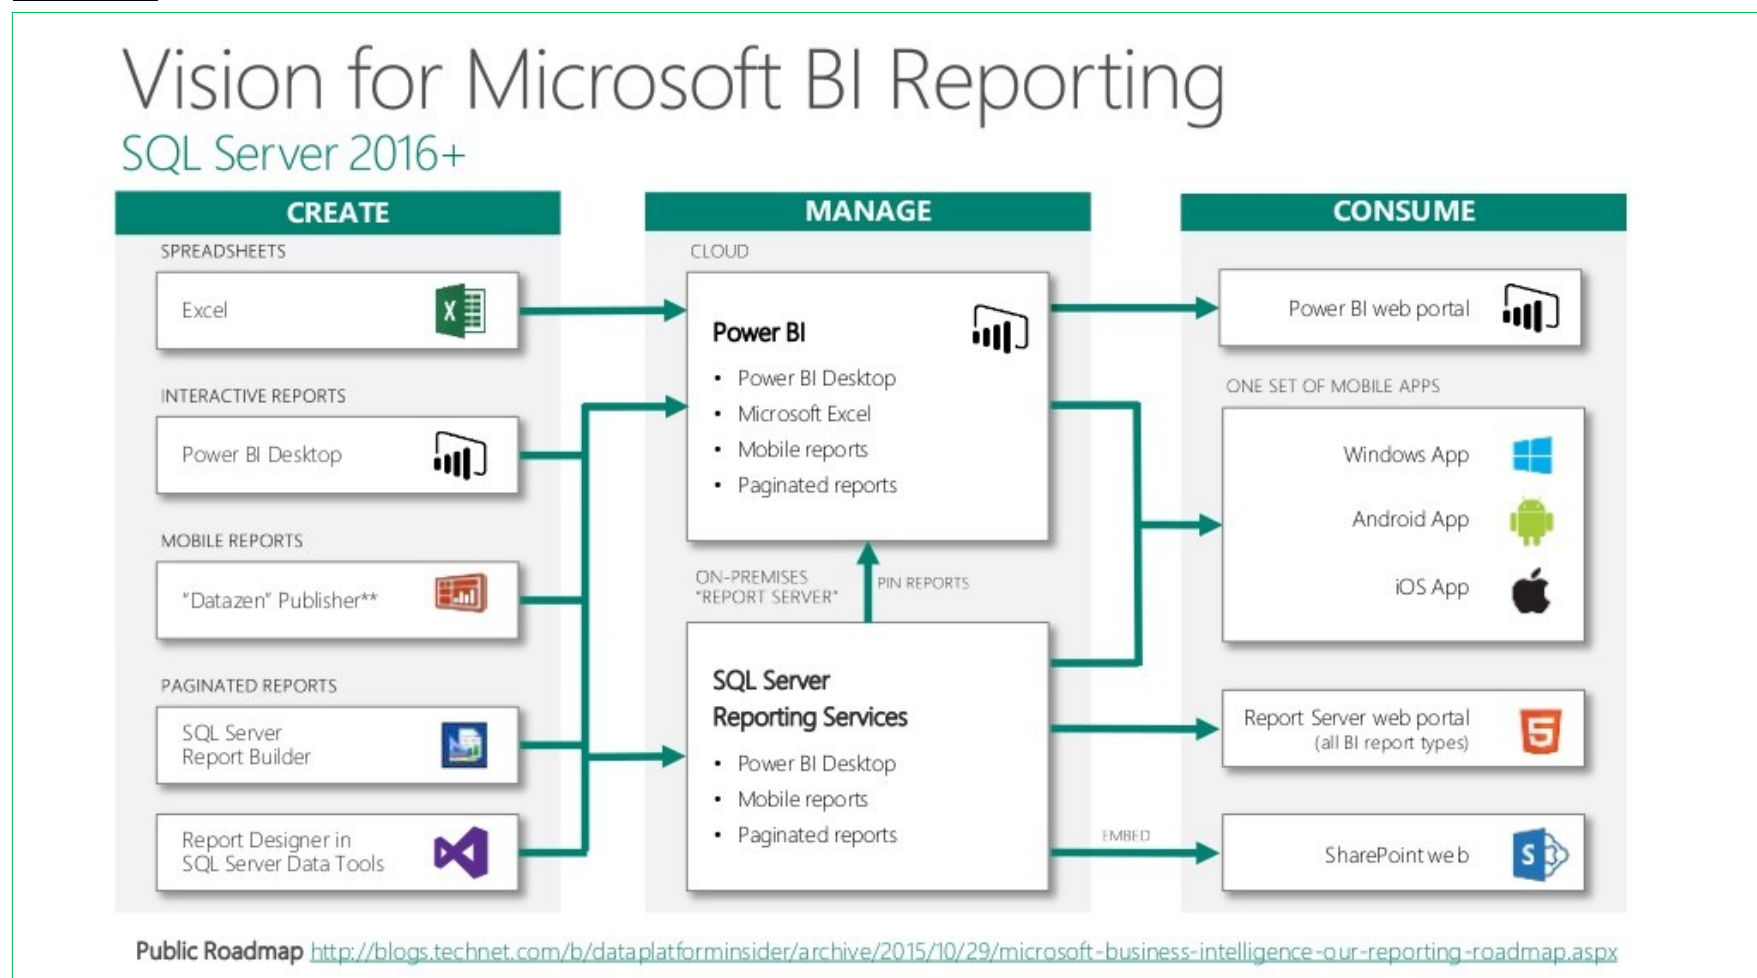

SQL Server 2016 Business Intelligence

By [Jen Underwood](#), Principal Program Manager, BI

Slide 1 of 5

What differentiates today's thriving organizations?

Data.

Slide 2 of 5

SQL Server 2016 Business Intelligence

Slide 4 of 5

Slide 5 of 5

Power BI Desktop

Power BI Desktop Streamlined, unified and improved experience

Read more at - <http://www.slideshare.net/idigdata/sql-server-2016-business-intelligence>

Contact Information